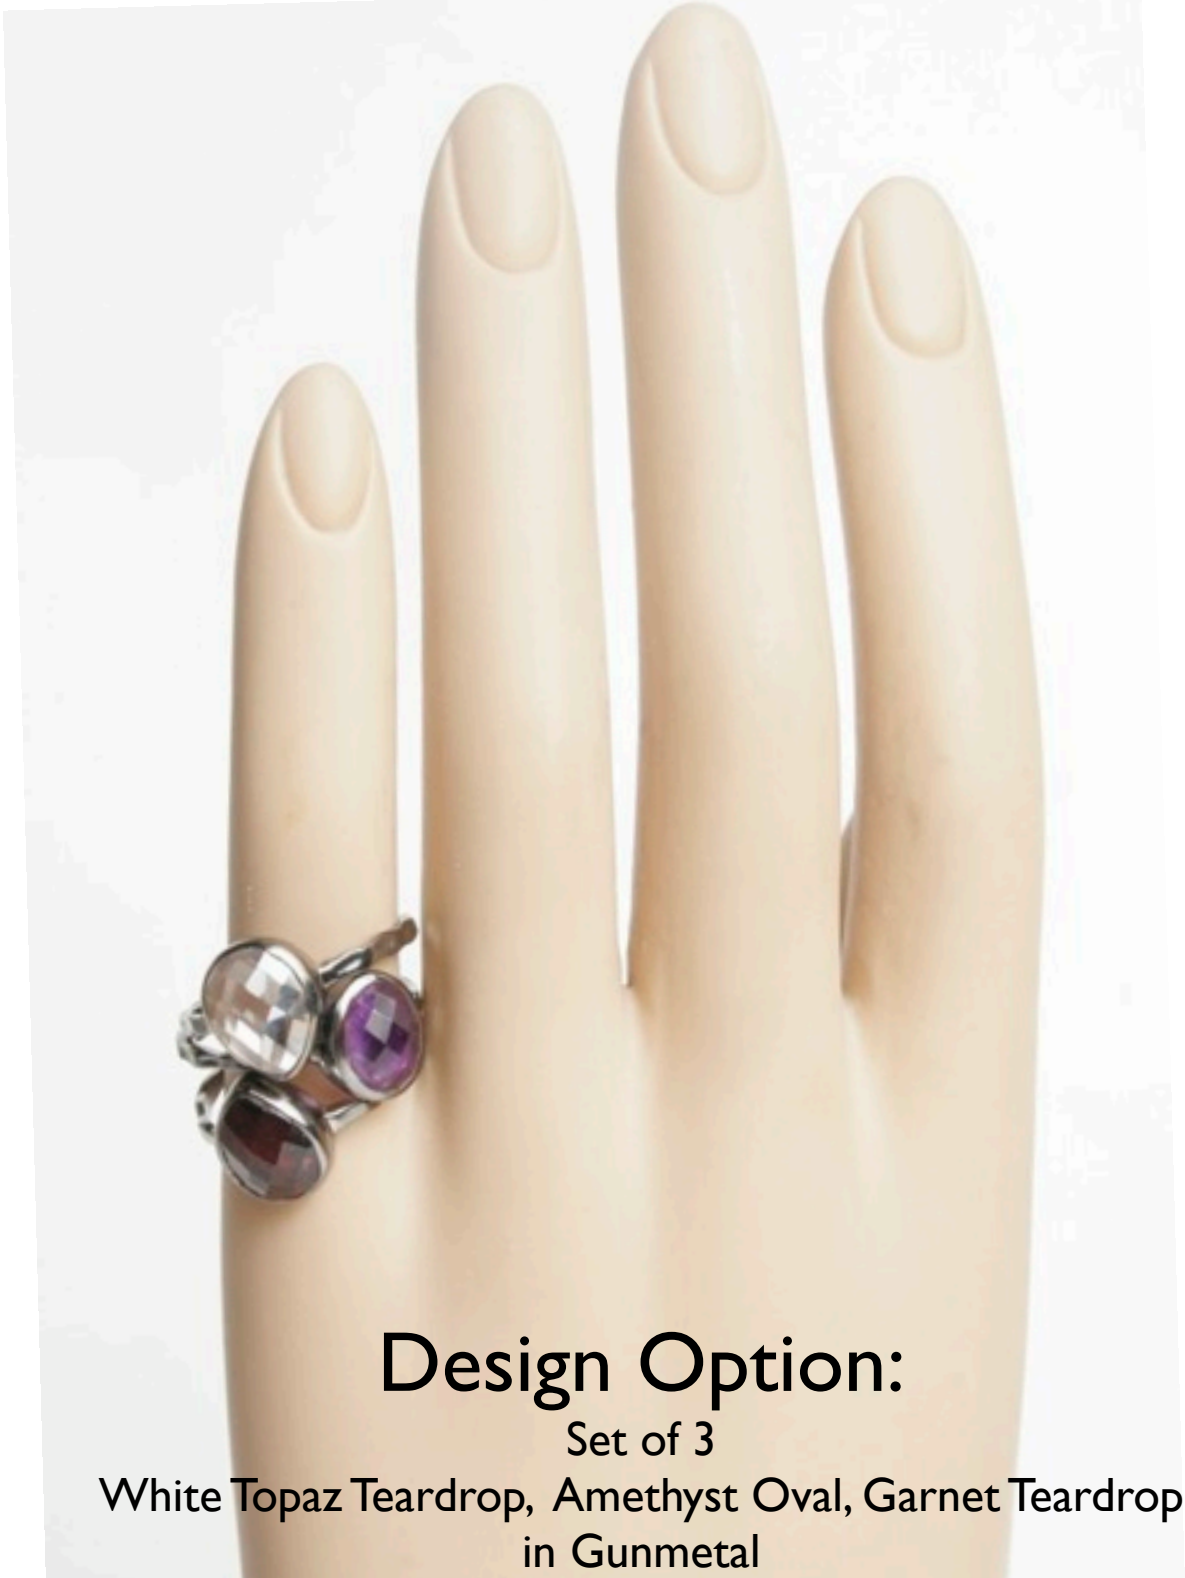

Design Option:

Set of 3

White Topaz Teardrop, Amethyst Oval, Garnet Teardrop
in Gunmetal